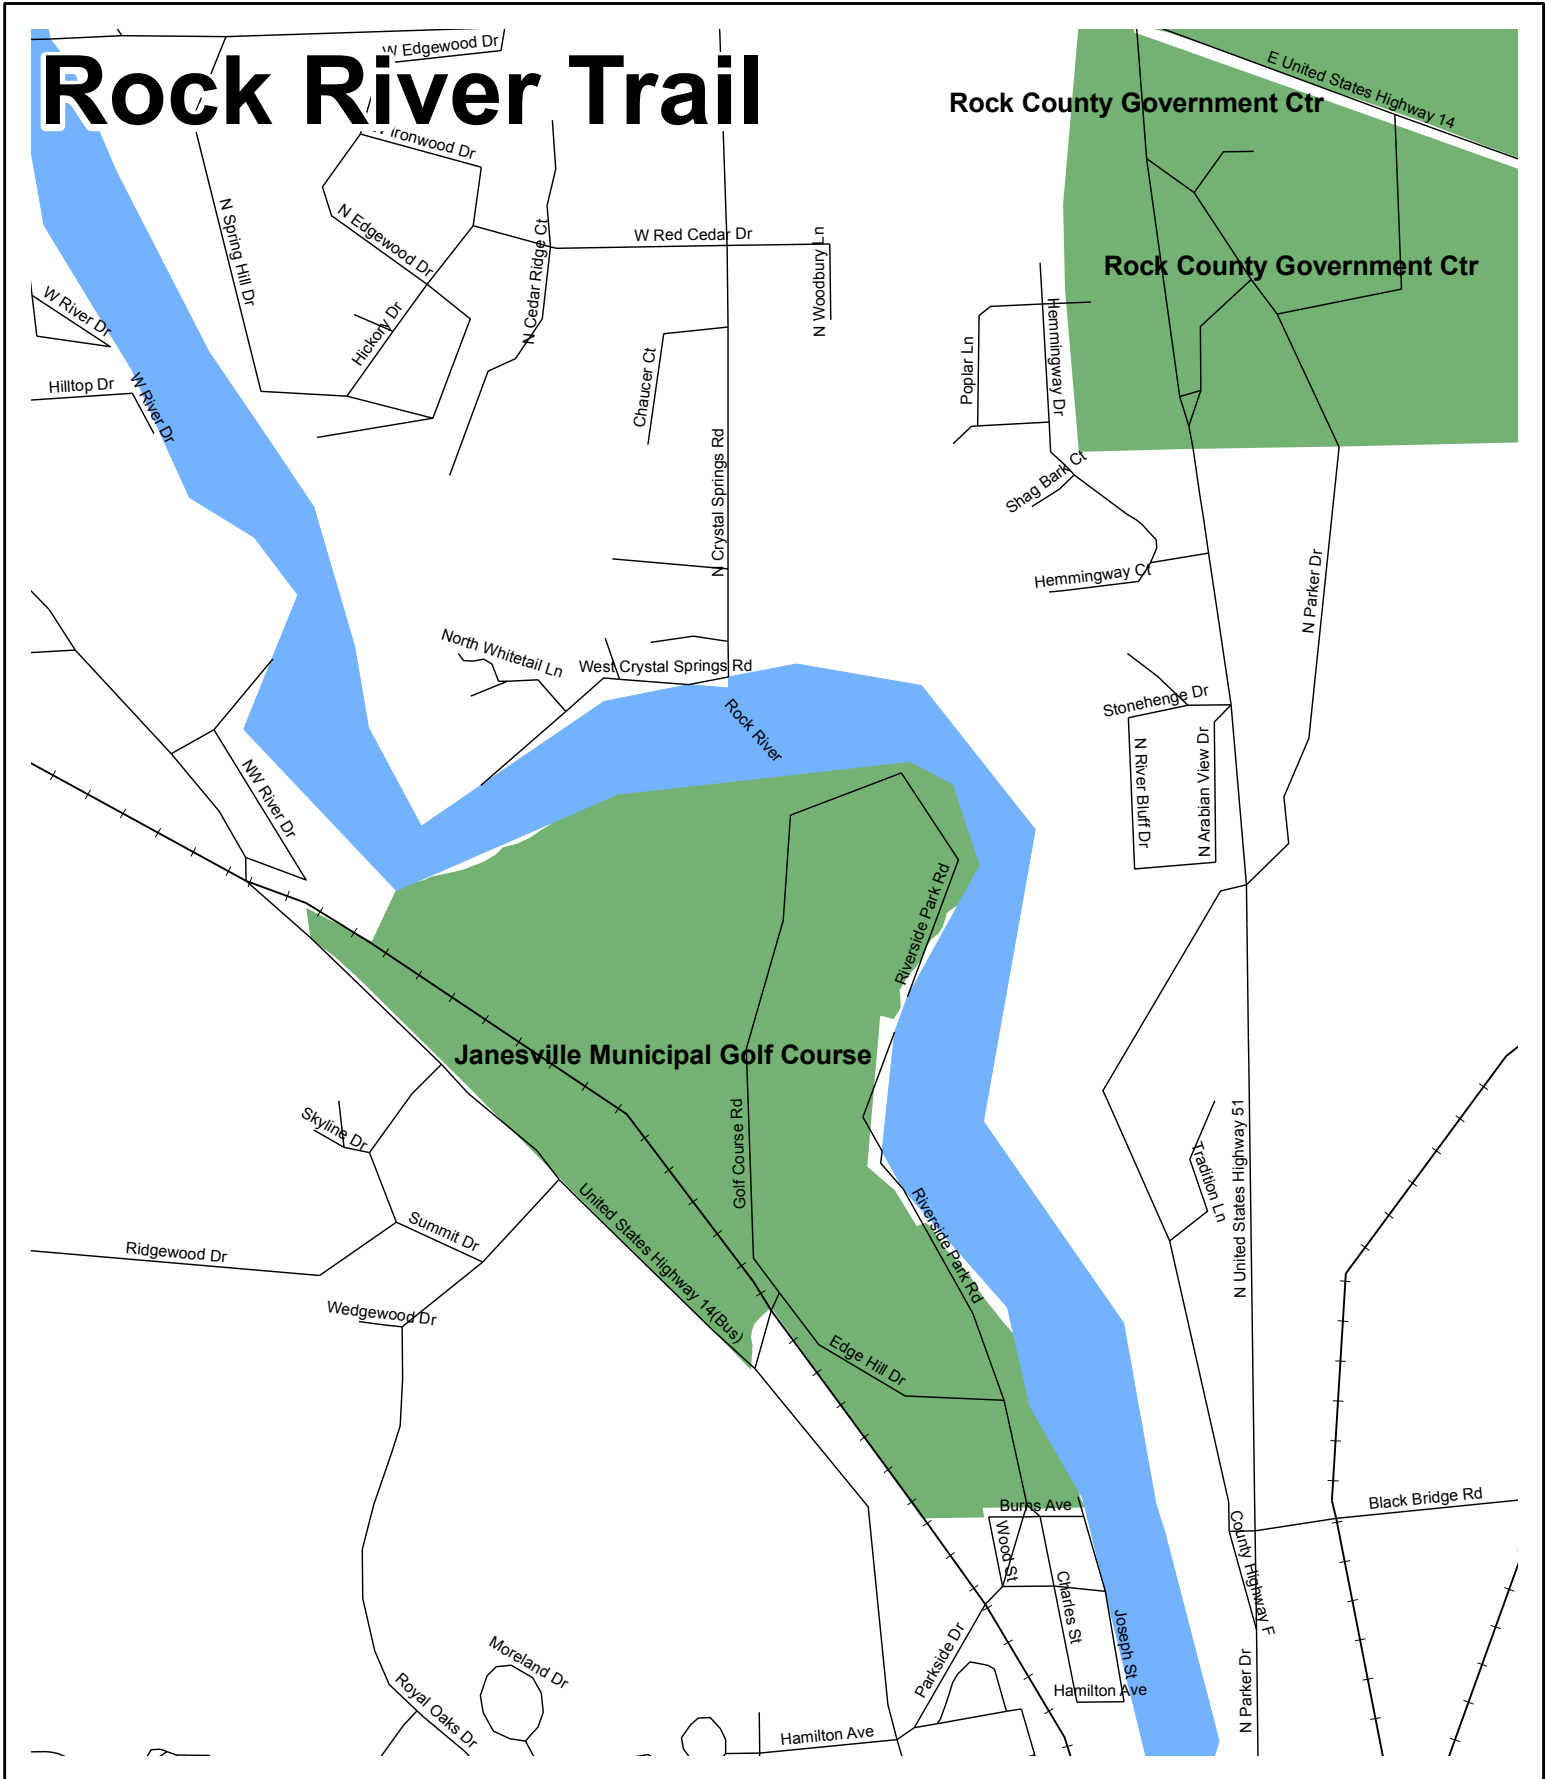

Rock River Trail

-  Campsite
-  Dam
-  Marina/Boat Landing
-  Hotel/Motel
-  Bike Paths
-  Parks

Rock-9

This map was compiled by WinGIS on 04/14/10. WinGIS makes no warranties, either expressed or implied as to any matter whatsoever, including, without limitation, the condition of the product, or its fitness for any particular purpose. The burden for determining fitness for use lies entirely with the user. Not for navigational use.

Illinois State Plane Coordinate System, West Zone
North American Datum of 1983