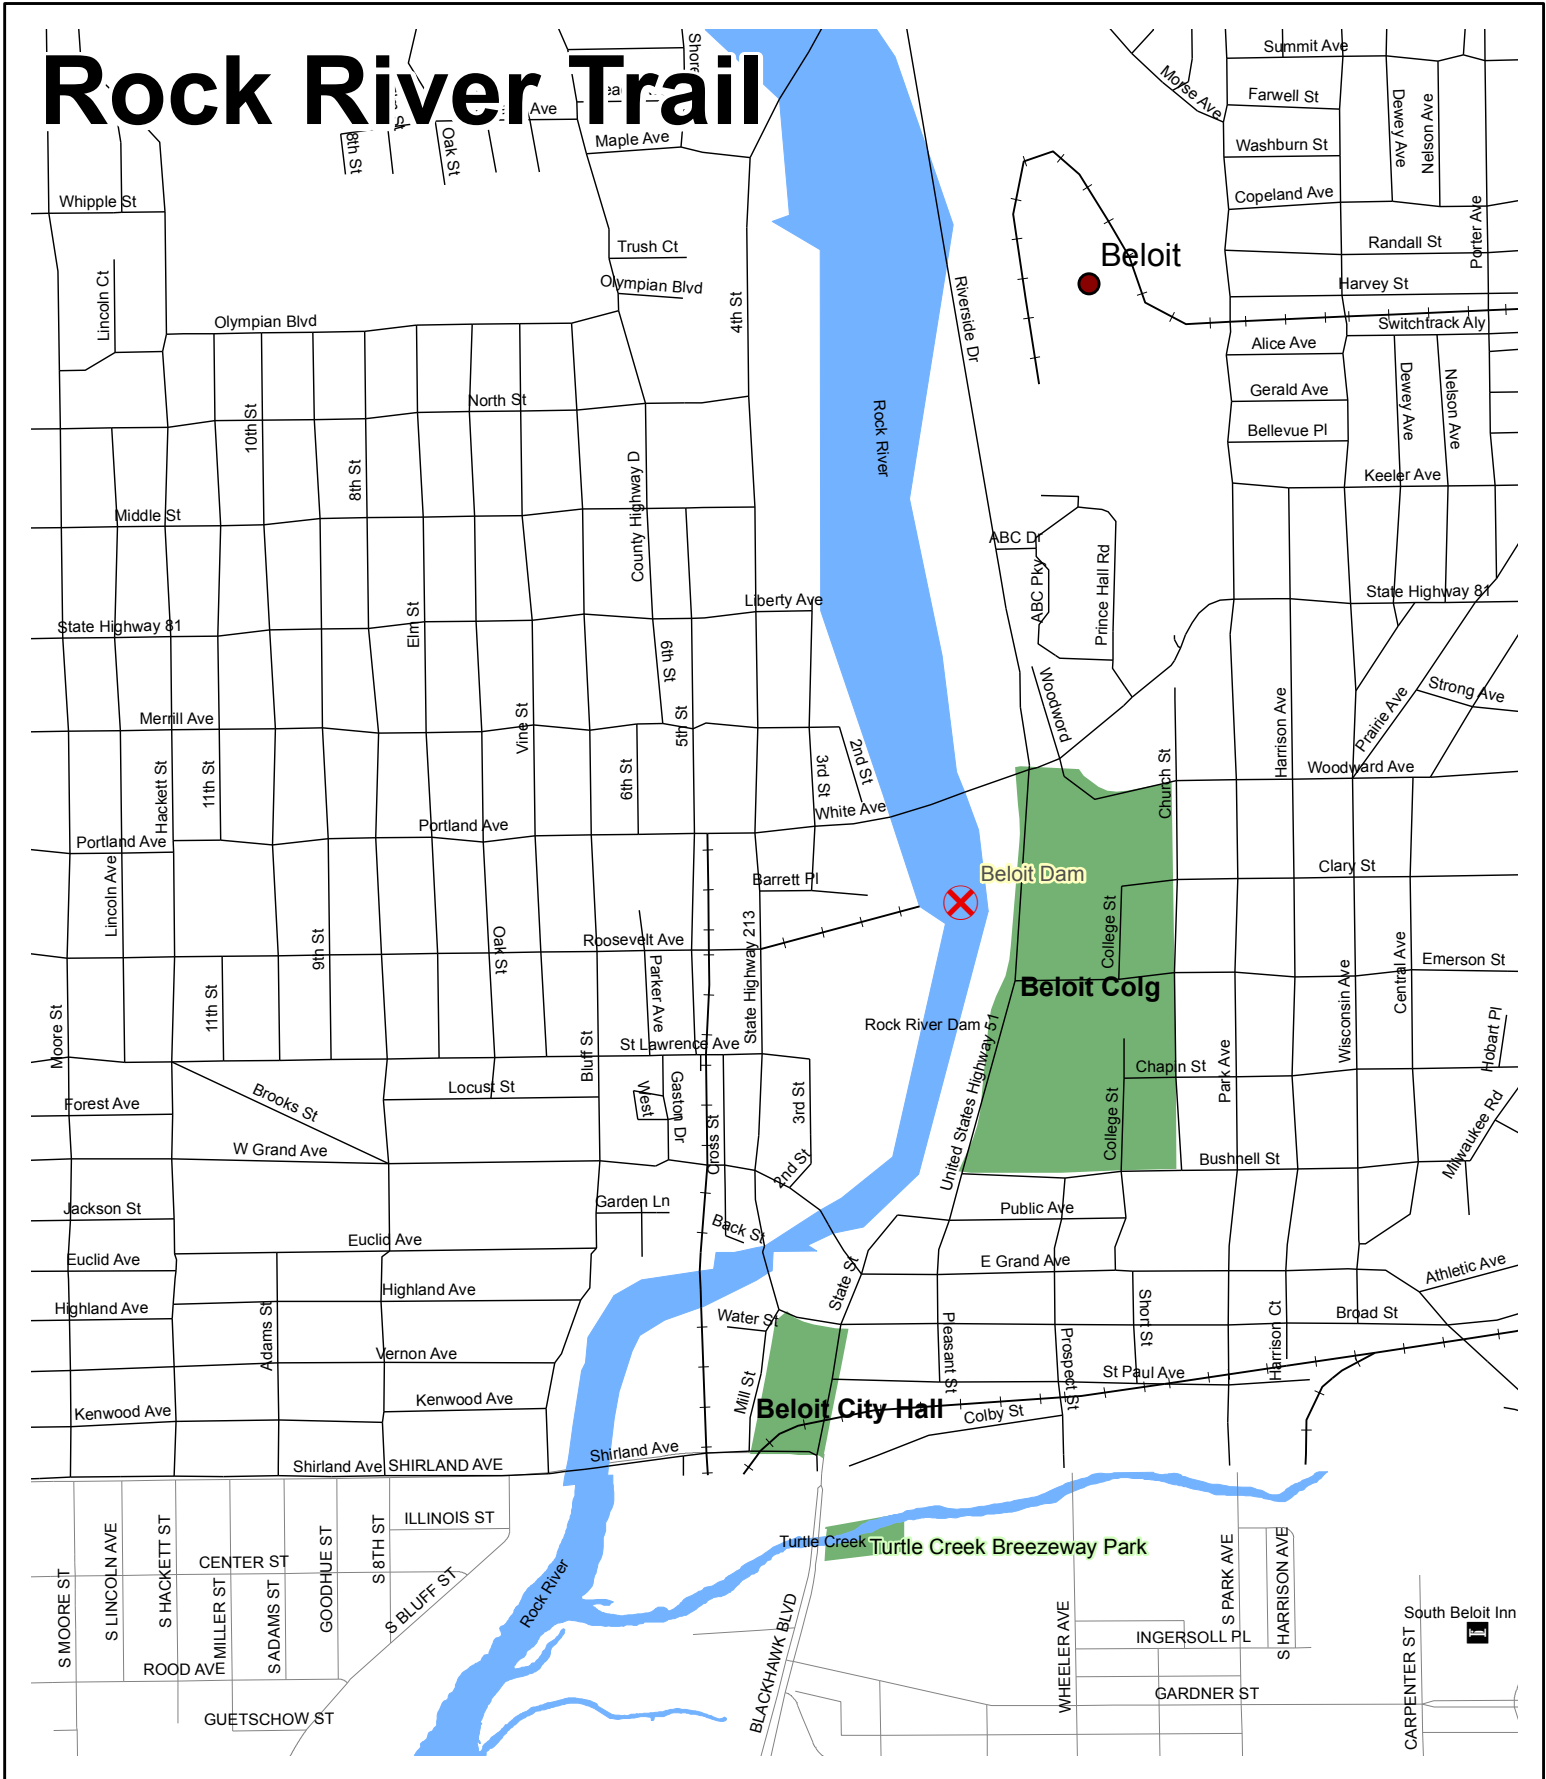

Rock River Trail

- Campsite
- Dam
- Marina/Boat Landing
- Hotel/Motel
- Bike Paths
- Parks

Rock-18

This map was compiled by WinGIS on 04/14/10. WinGIS makes no warranties, either expressed or implied as to any matter whatsoever, including, without limitation, the condition of the product, or its fitness for any particular purpose. The burden for determining fitness for use lies entirely with the user. Not for navigational use.

Illinois State Plane Coordinate System, West Zone
North American Datum of 1983