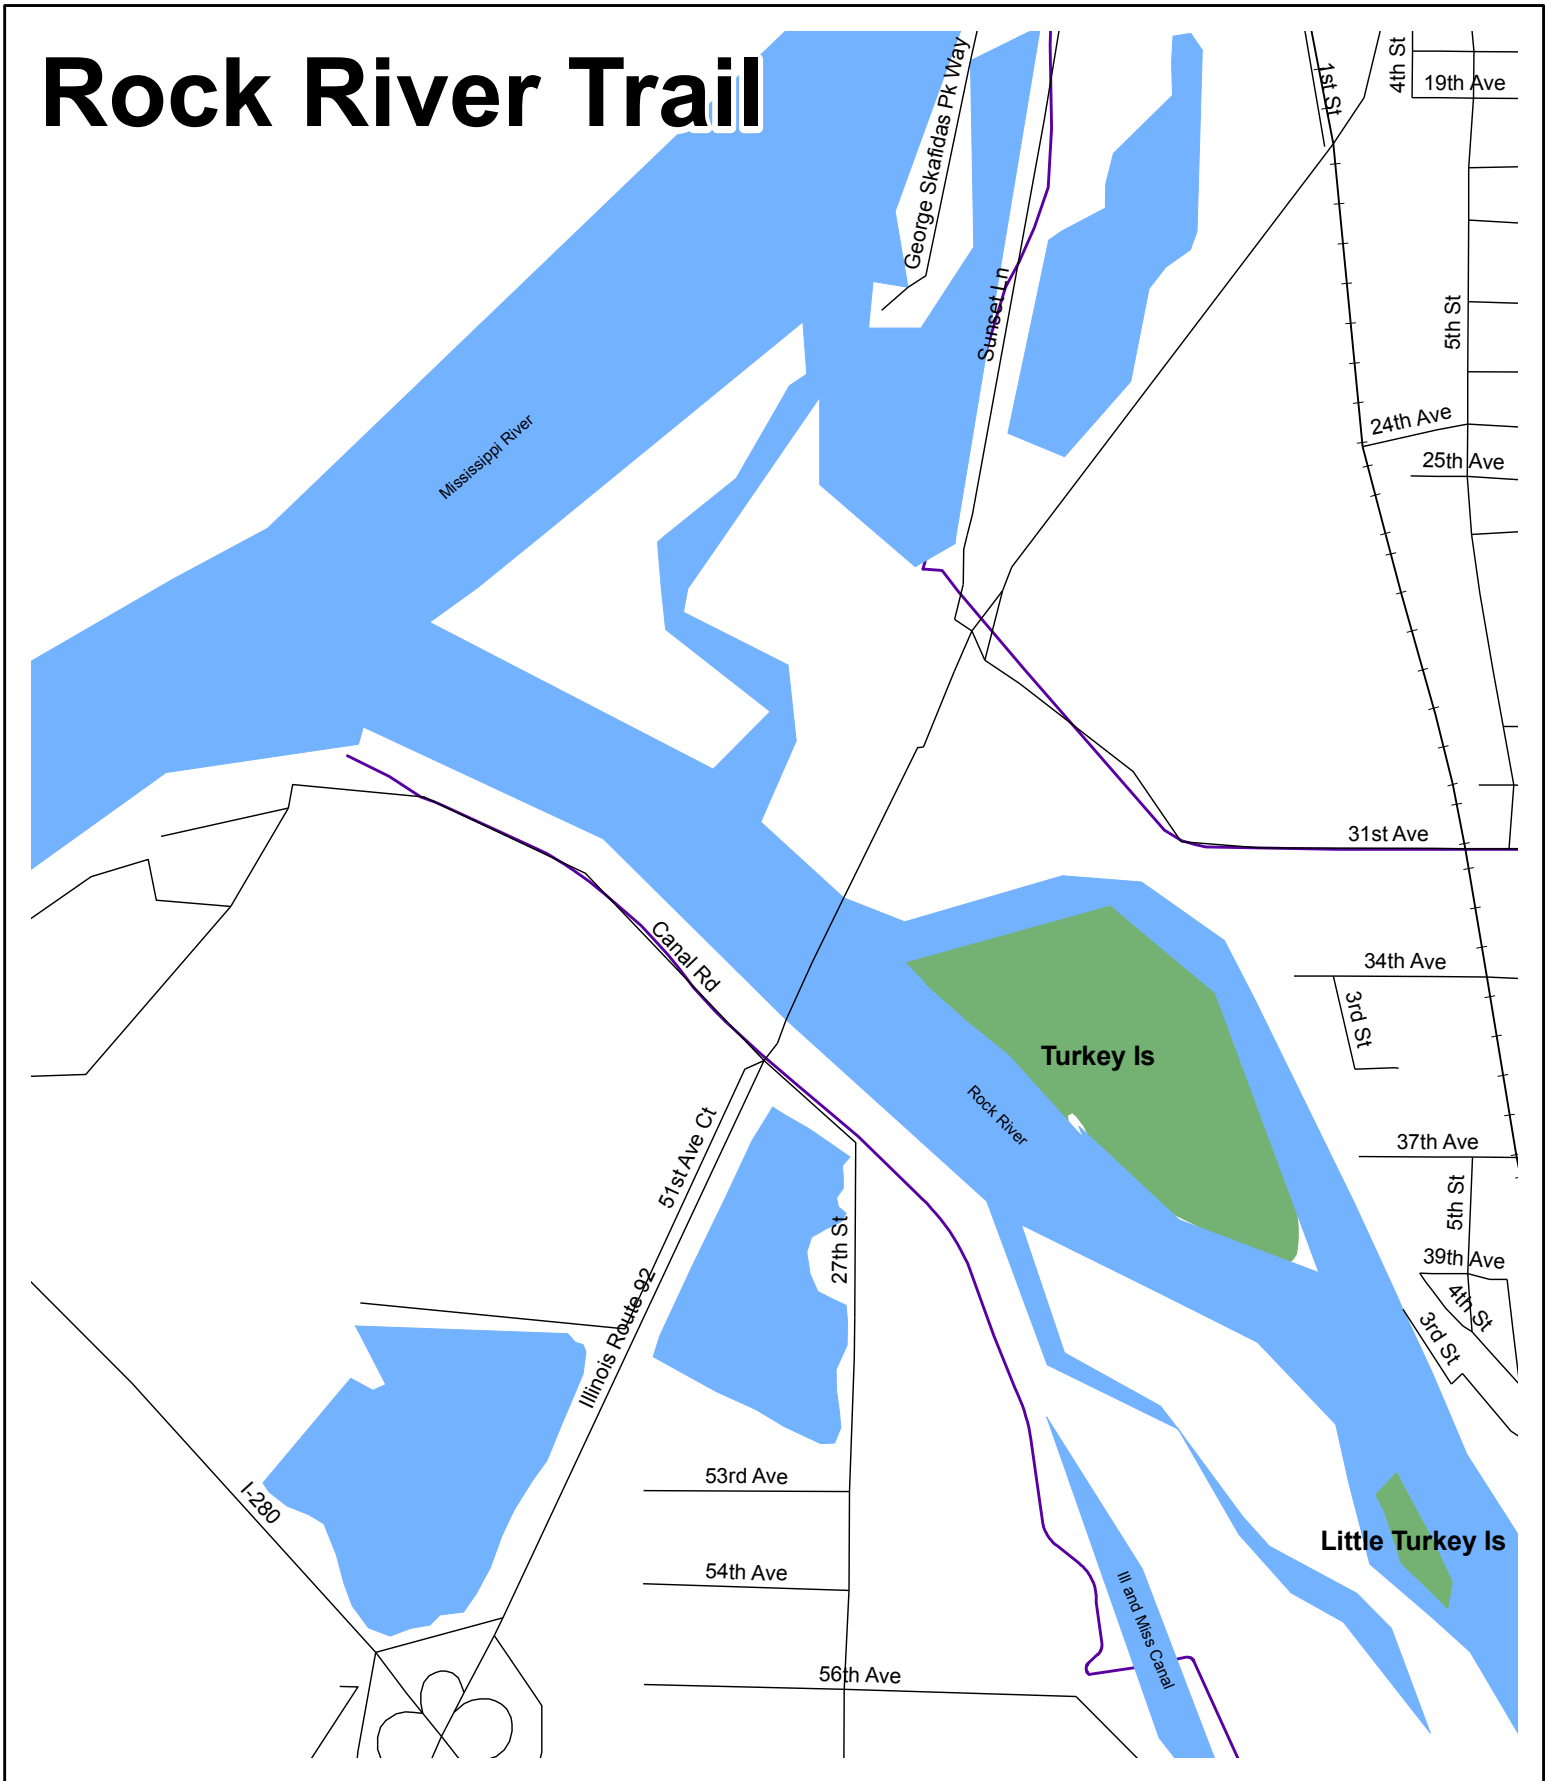

Rock River Trail

-  Campsite
-  Dam
-  Marina/Boat Landing
-  Hotel/Motel
-  Bike Paths
-  Parks

Rock Island-7

This map was compiled by WinGIS on 04/14/10. WinGIS makes no warranties, either expressed or implied as to any matter whatsoever, including, without limitation, the condition of the product, or its fitness for any particular purpose. The burden for determining fitness for use lies entirely with the user. Not for navigational use.

Illinois State Plane Coordinate System, West Zone
North American Datum of 1983