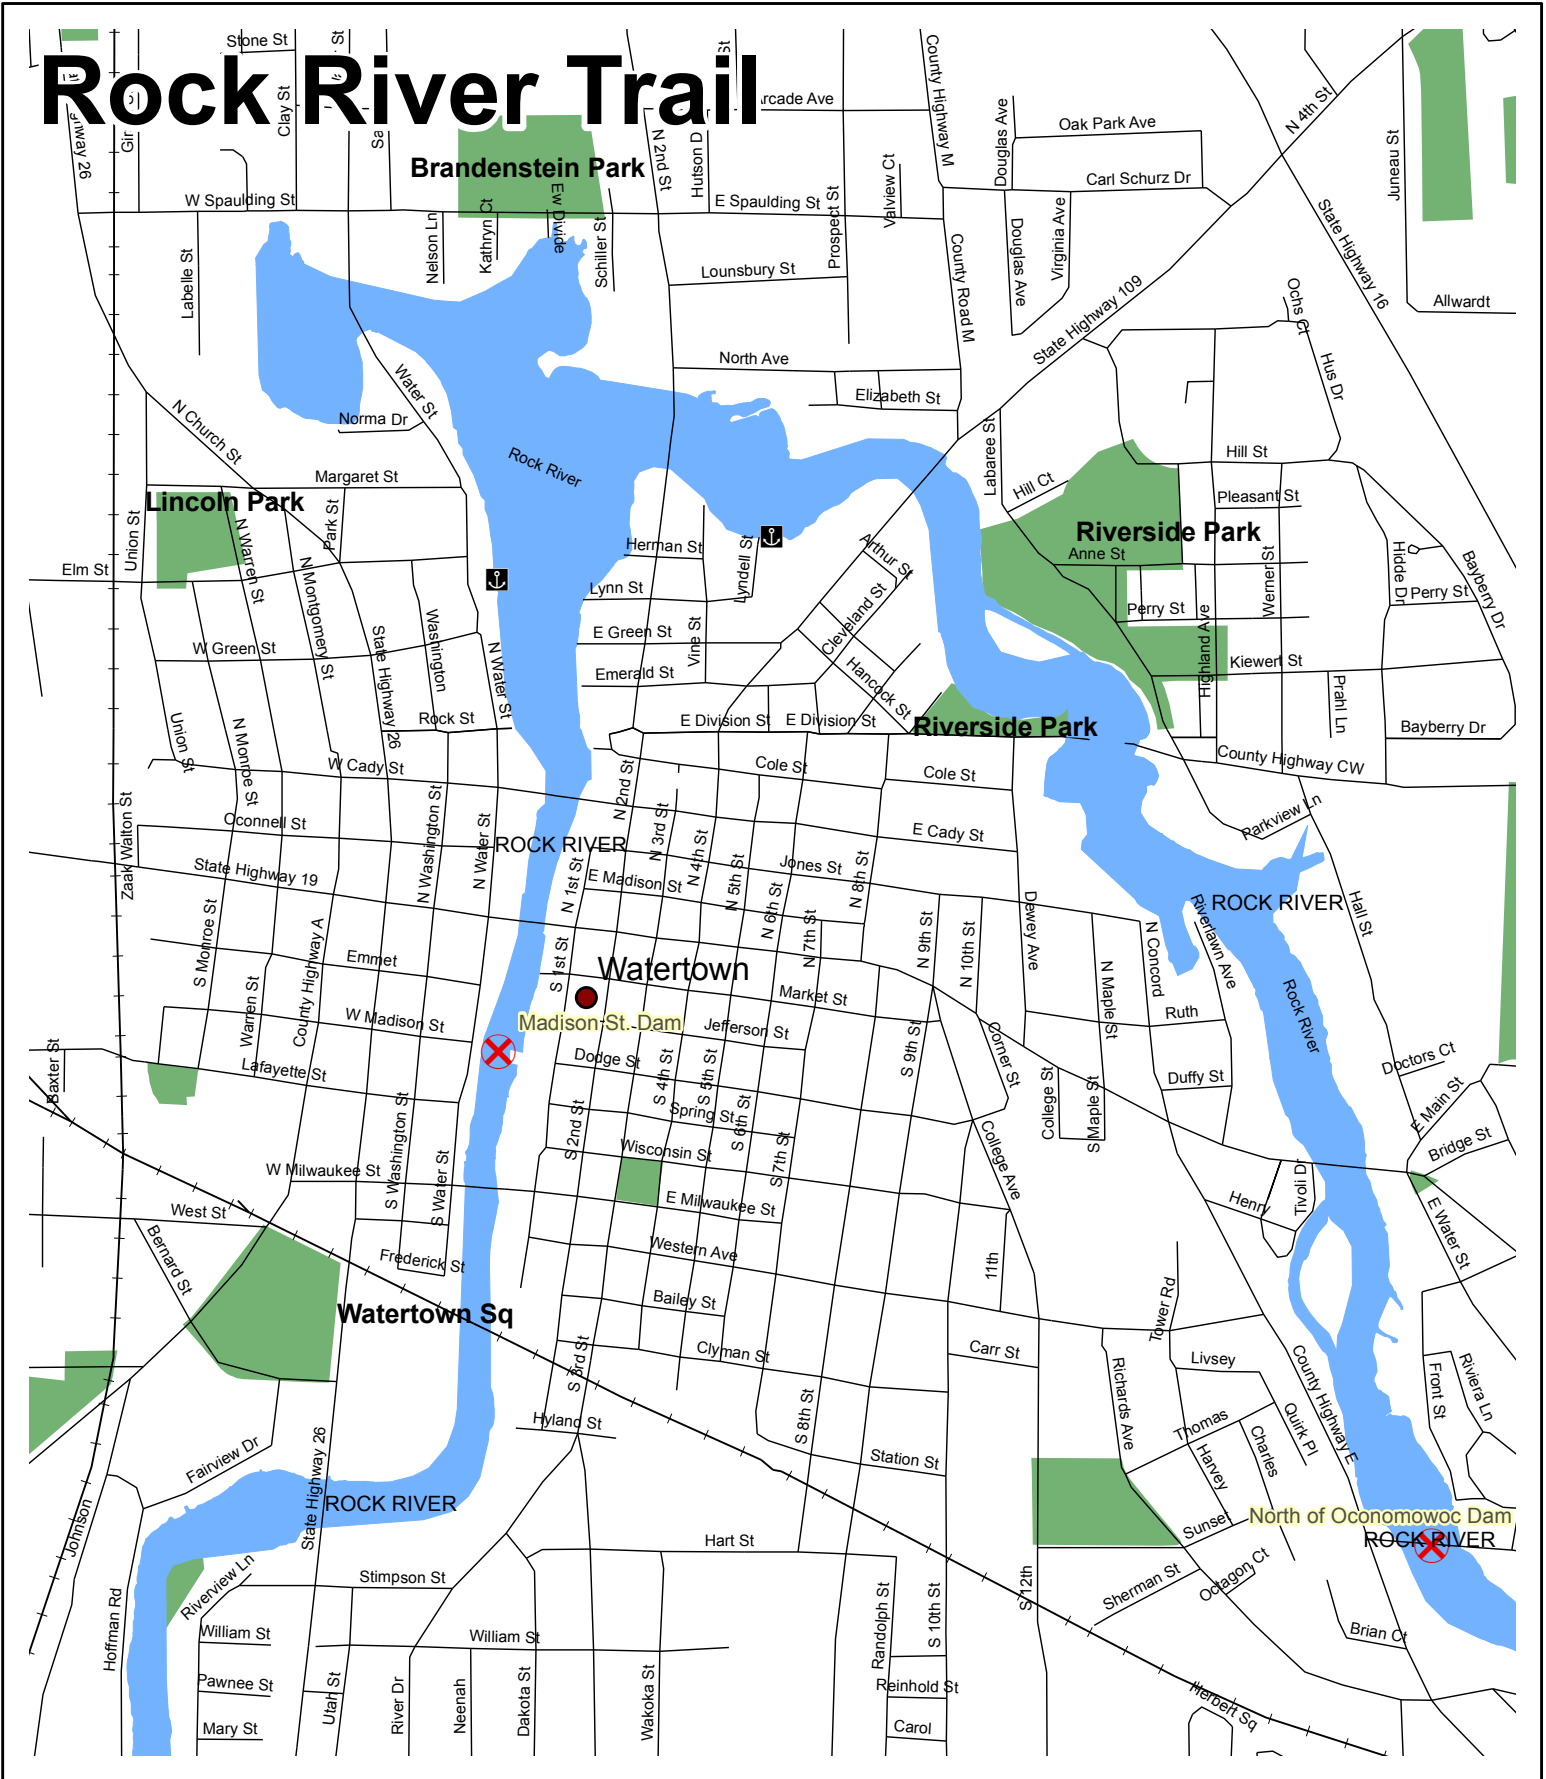

Rock River Trail

- Campsite
- Dam
- Marina/Boat Landing
- Hotel/Motel
- Bike Paths
- Parks

Jefferson-9

This map was compiled by WinGIS on 04/14/10. WinGIS makes no warranties, either expressed or implied as to any matter whatsoever, including, without limitation, the condition of the product, or its fitness for any particular purpose. The burden for determining fitness for use lies entirely with the user. Not for navigational use.

Illinois State Plane Coordinate System, West Zone
North American Datum of 1983