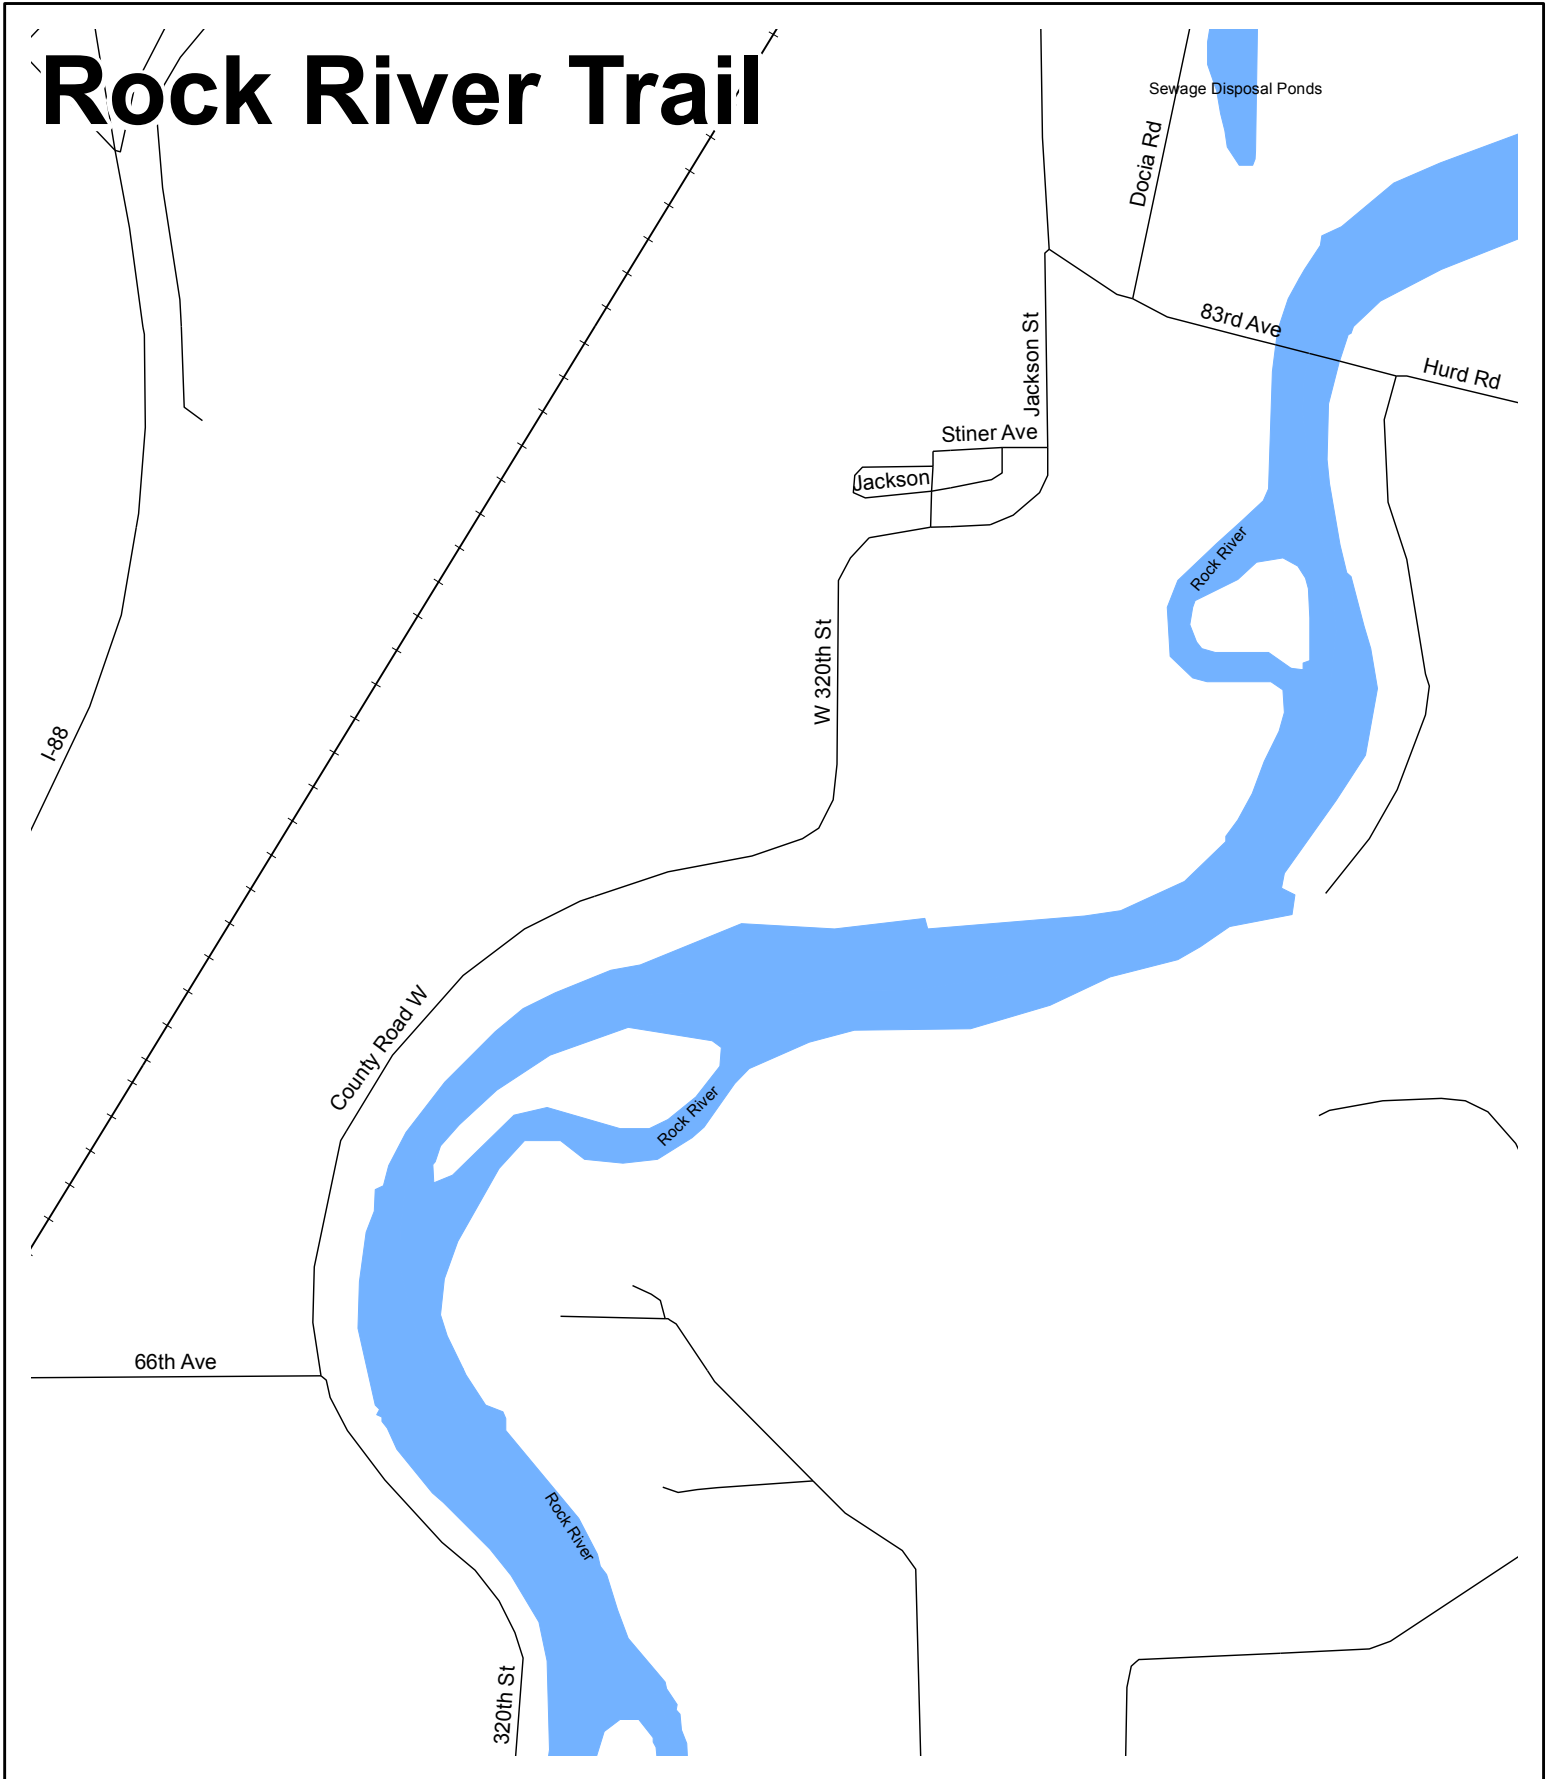

Rock River Trail

Henry_Rcklslid-1

-  Campsite
-  Dam
-  Marina/Boat Landing
-  Hotel/Motel
-  Bike Paths
-  Parks

This map was compiled by WinGIS on 04/14/10. WinGIS makes no warranties, either expressed or implied as to any matter whatsoever, including, without limitation, the condition of the product, or its fitness for any particular purpose. The burden for determining fitness for use lies entirely with the user. Not for navigational use.

Illinois State Plane Coordinate System, West Zone
North American Datum of 1983