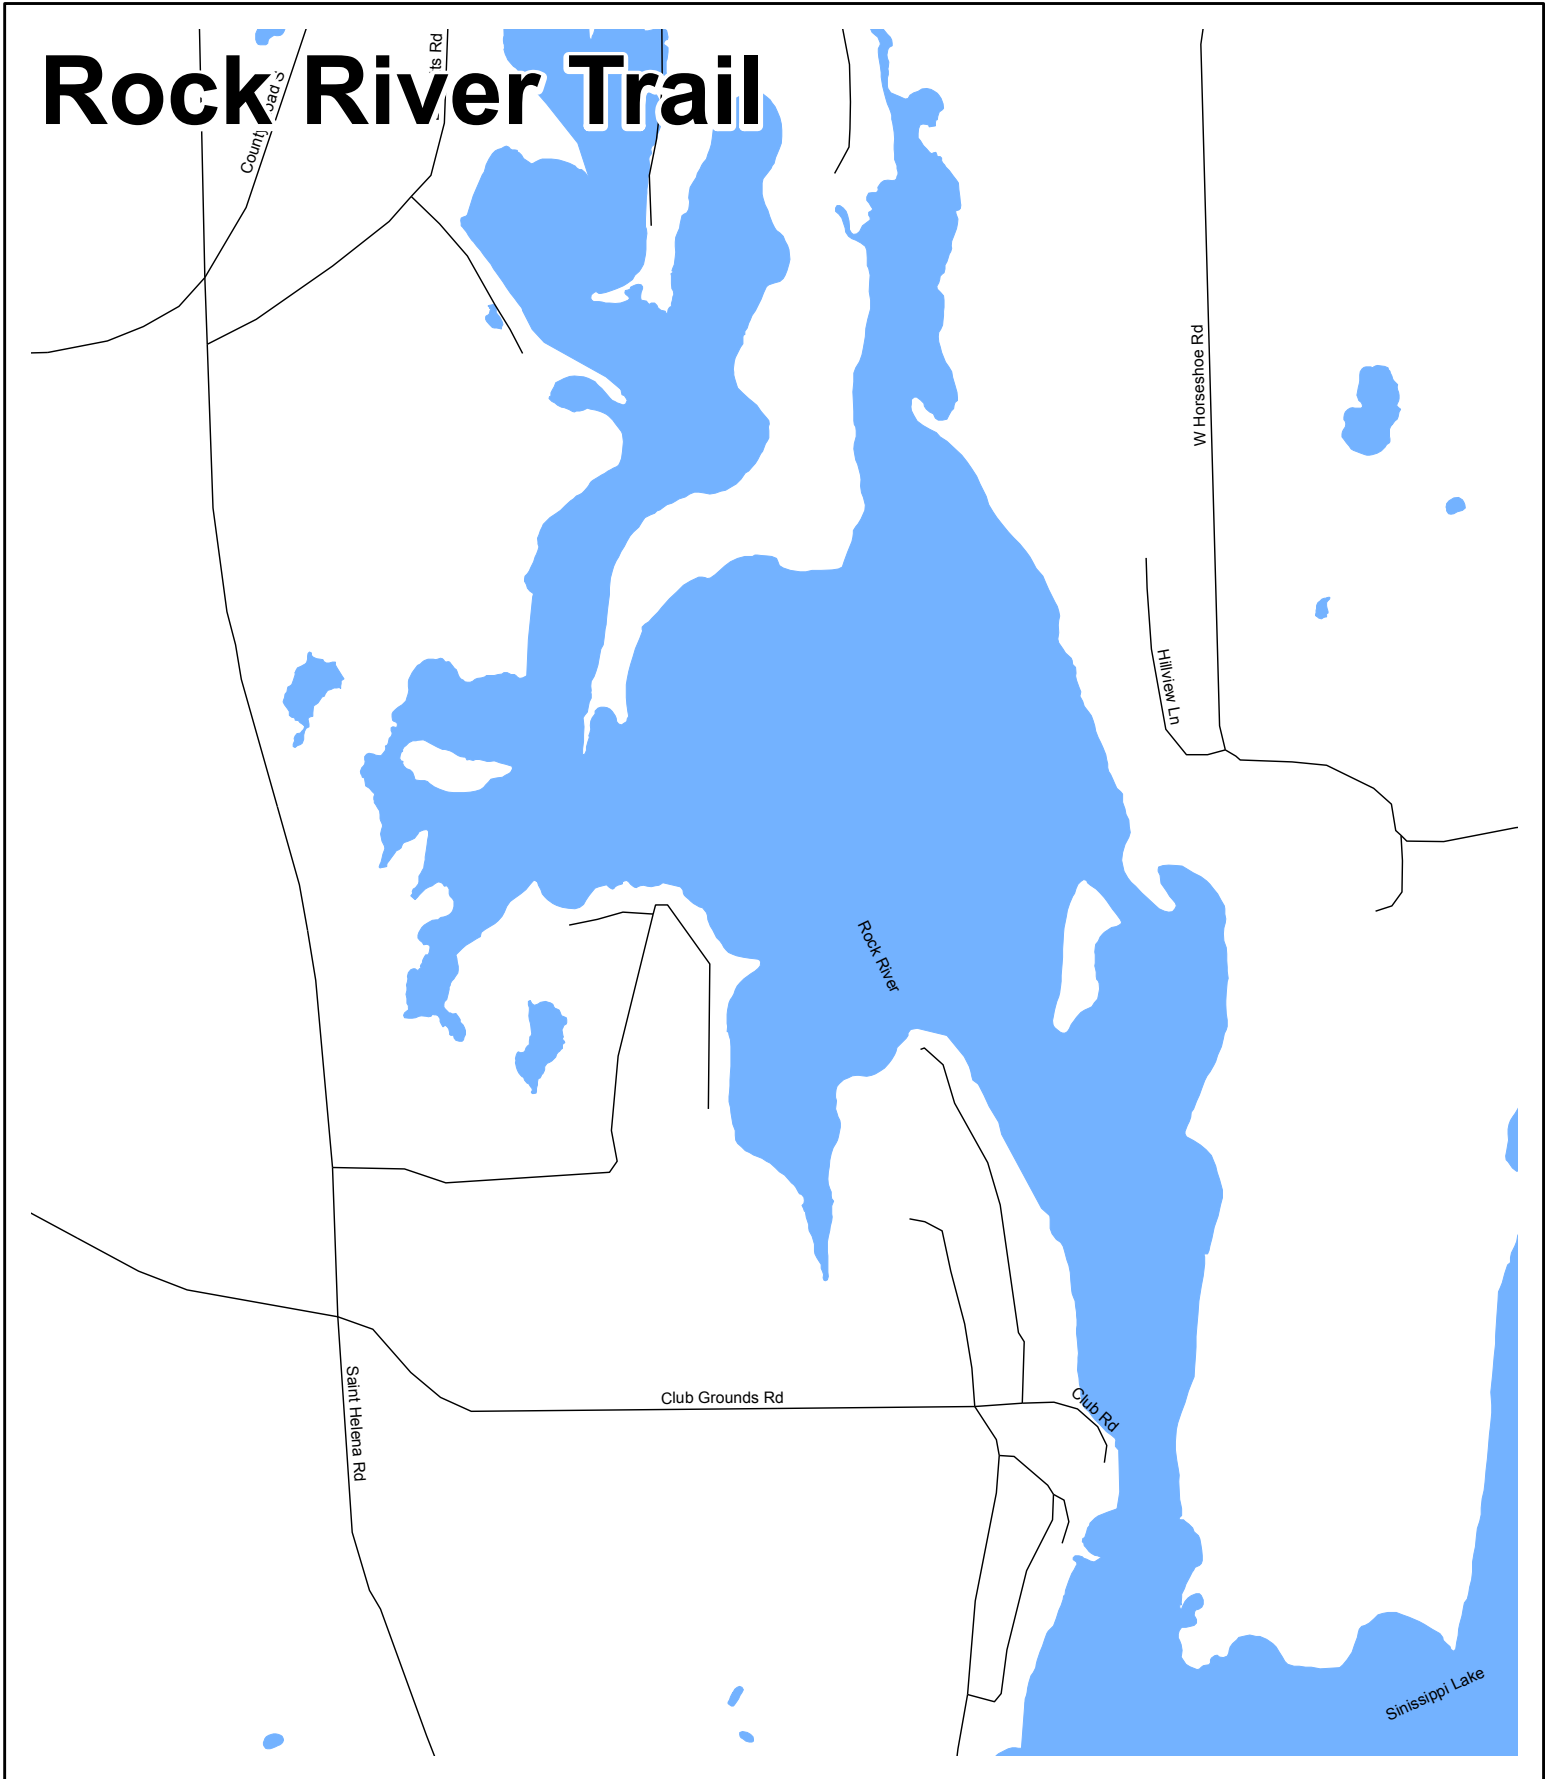

# Rock River Trail

## Dodge-9

-  Campsite
-  Dam
-  Marina/Boat Landing
-  Hotel/Motel
-  Bike Paths
-  Parks

This map was compiled by WinGIS on 04/14/10. WinGIS makes no warranties, either expressed or implied as to any matter whatsoever, including, without limitation, the condition of the product, or its fitness for any particular purpose. The burden for determining fitness for use lies entirely with the user. Not for navigational use.