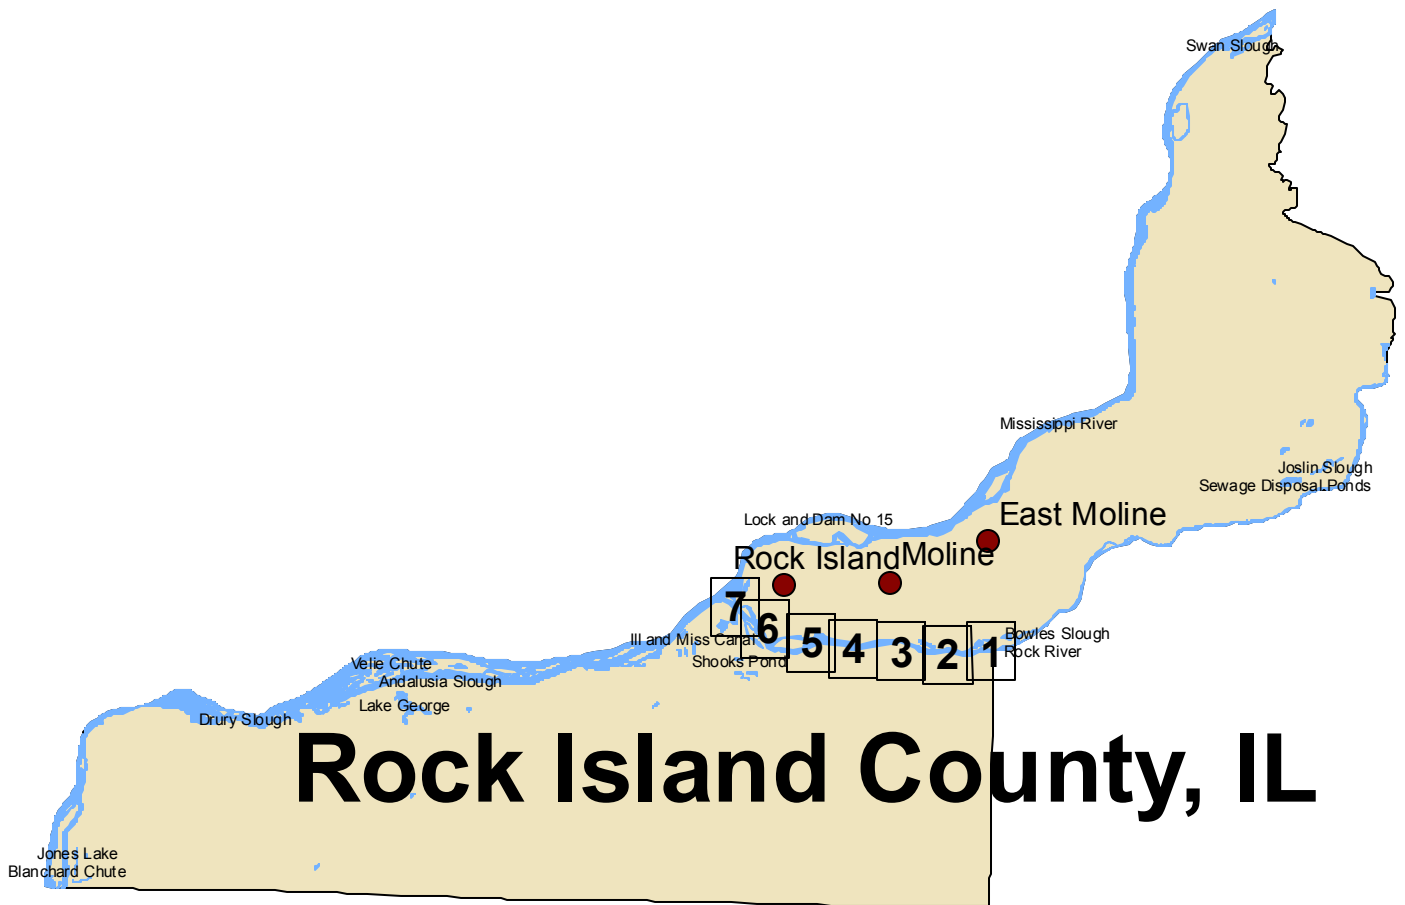

# Rock River Trail

This map was compiled by WinGIS on 04/14/10. WinGIS makes no warranties, either expressed or implied as to any matter whatsoever, including, without limitation, the condition of the product, or its fitness for any particular purpose. The burden for determining fitness for use lies entirely with the user. Not for navigational use.